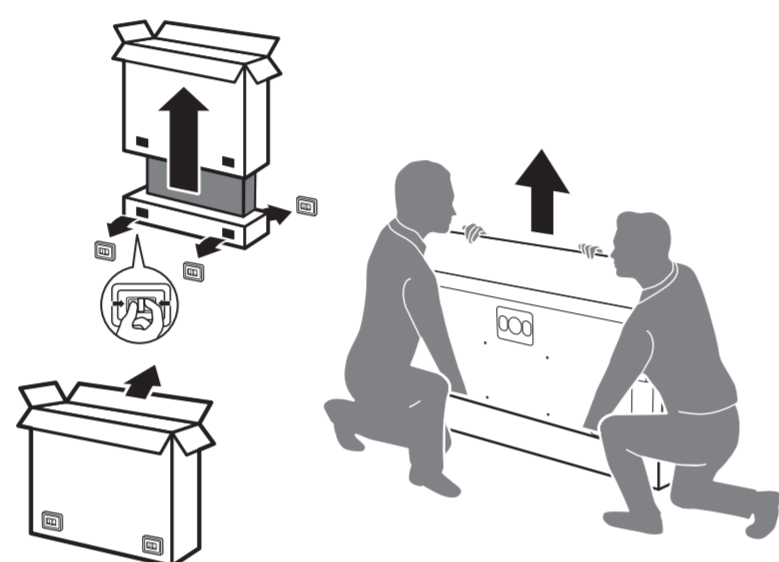

Register to find out more and get support
www.philips.com/TVsupport

Sound by
Bowers & Wilkins

A 55"

65"/77"

1

B

2

3

R + L

55"/65"

77"

1

2 Wall Mount dimensions (x, y)
Dimensioni del montaggio a parete (x, y)

55" 300x300mm M6 (L: 10mm~15mm) 139 cm

65" 300x300mm M6 (L: 10mm~15mm) 164 cm

77" 400x300mm M6 (L: 10mm~22mm) 194 cm