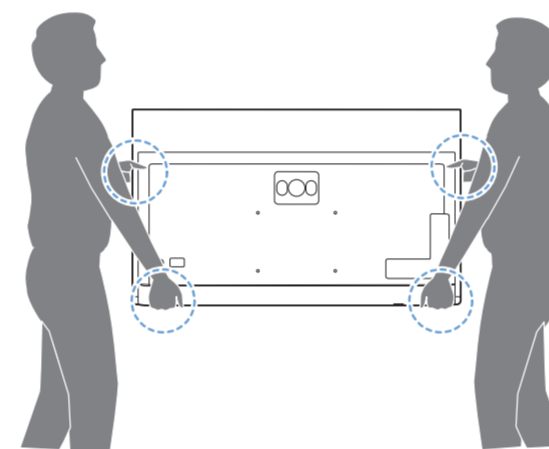

Register to find out more and get support
www.philips.com/TVsupport

Sound by
Bowers & Wilkins

A 55"

65"/77"

1

B

2

3

R + L

55"/65"

77"

1

2 Wall Mount dimensions (x, y)
Dimensioni del montaggio a parete (x, y)

55" 300x300mm M6 (L: 10mm~15mm) 139 cm

65" 300x300mm M6 (L: 10mm~15mm) 164 cm

77" 400x300mm M6 (L: 10mm~22mm) 194 cm