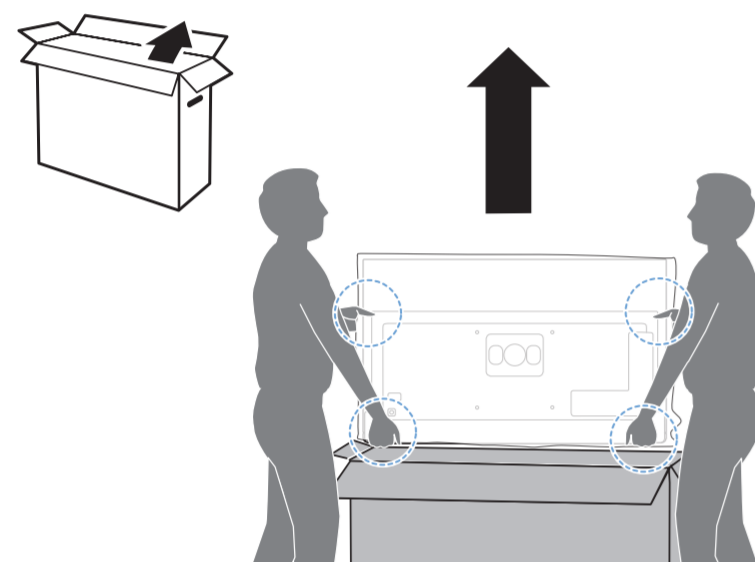

Register to find out more and get support
www.philips.com/TVsupport

Sound by
Bowers & Wilkins

A 55"

65"/77"

1

B

2

3

R + L

55"/65"

77"

1

2 Wall Mount dimensions (x, y)
Dimensioni del montaggio a parete (x, y)

55" 300x300mm M6 (L: 10mm~15mm) 139 cm

65" 300x300mm M6 (L: 10mm~15mm) 164 cm

77" 400x300mm M6 (L: 10mm~22mm) 194 cm

4

55"/65"

R + L

55"/65"

77"

5