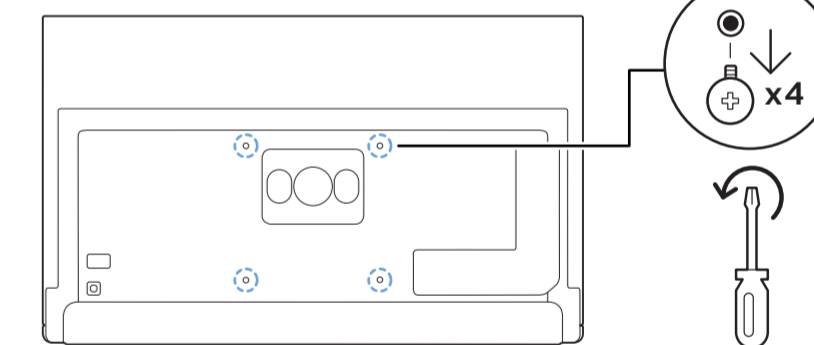

Register to find out more and get support
www.philips.com/TVsupport

Sound by
Bowers & Wilkins

A 55"

65"/77"

1

B

2

3

R + L

55"/65"

77"

1

2 Wall Mount dimensions (x, y)
Dimensioni del montaggio a parete (x, y)

55" 300x300mm M6 (L: 10mm~15mm) 139 cm

65" 300x300mm M6 (L: 10mm~15mm) 164 cm

77" 400x300mm M6 (L: 10mm~22mm) 194 cm