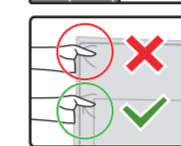

Register to find out more and get support
www.philips.com/TVsupport

Sound by
Bowers & Wilkins

A 55"

65"/77"

1

B

2

3

R + L

55"/65"

77"

1

2 Wall Mount dimensions (x, y)
Dimensioni del montaggio a parete (x, y)

55" 300x300mm M6 (L: 10mm~15mm) 139 cm

65" 300x300mm M6 (L: 10mm~15mm) 164 cm

77" 400x300mm M6 (L: 10mm~22mm) 194 cm

4

55"/65"

R + L

55"/65"

77"

5