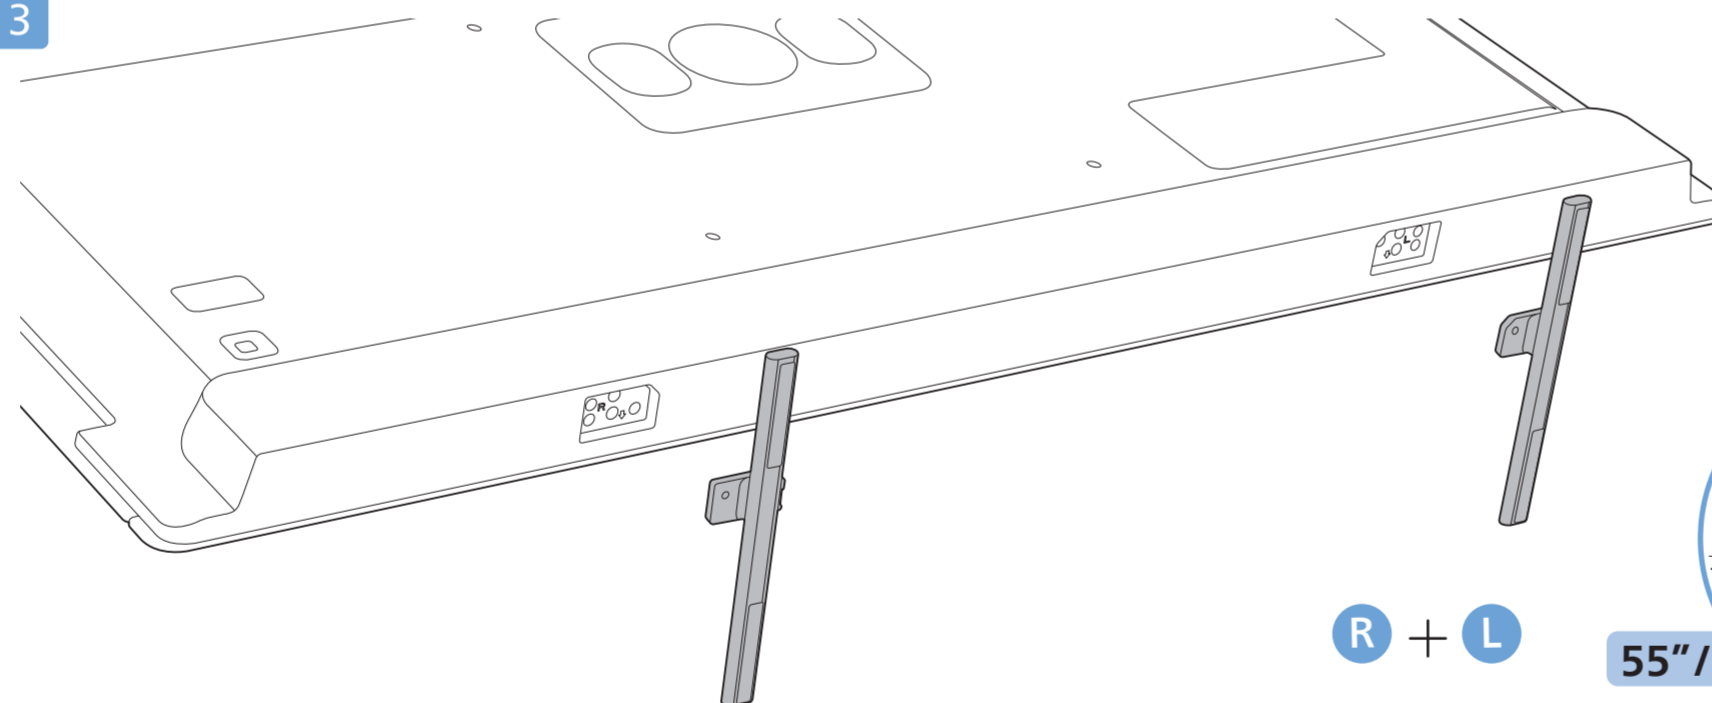

Register to find out more and get support
www.philips.com/TVsupport

Sound by
Bowers & Wilkins

A 55"

65"/77"

1

B

2

3

R + L

55"/65"

77"

1

2 Wall Mount dimensions (x, y)
Dimensioni del montaggio a parete (x, y)

55" 300x300mm M6 (L: 10mm~15mm) 139 cm

65" 300x300mm M6 (L: 10mm~15mm) 164 cm

77" 400x300mm M6 (L: 10mm~22mm) 194 cm