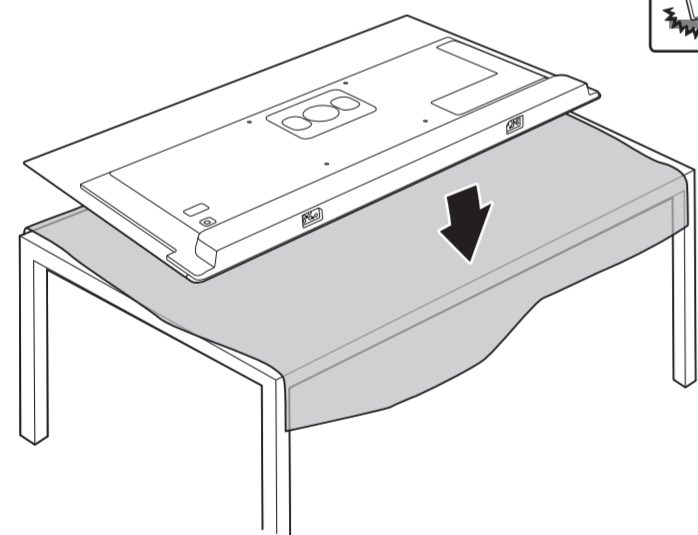

Register to find out more and get support
www.philips.com/TVsupport

Sound by
Bowers & Wilkins

A 55"

65"/77"

1

B

2

3

R + L

55"/65"

77"

1

2 Wall Mount dimensions (x, y)
Dimensioni del montaggio a parete (x, y)

55" 300x300mm M6 (L: 10mm~15mm) 139 cm

65" 300x300mm M6 (L: 10mm~15mm) 164 cm

77" 400x300mm M6 (L: 10mm~22mm) 194 cm

4

55"/65"

R + L

55"/65"

77"

5