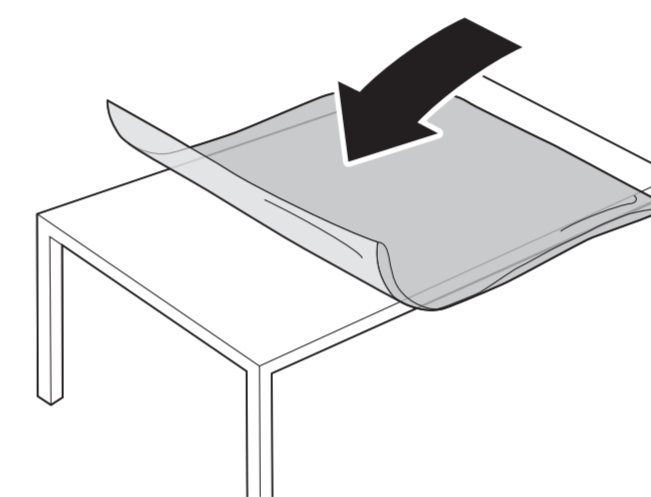

Register to find out more and get support
www.philips.com/TVsupport

Sound by
Bowers & Wilkins

A 55"

65"/77"

1

B

2

3

R + L

55"/65"

77"

1

2 Wall Mount dimensions (x, y)
Dimensioni del montaggio a parete (x, y)

55" 300x300mm M6 (L: 10mm~15mm) 139 cm

65" 300x300mm M6 (L: 10mm~15mm) 164 cm

77" 400x300mm M6 (L: 10mm~22mm) 194 cm