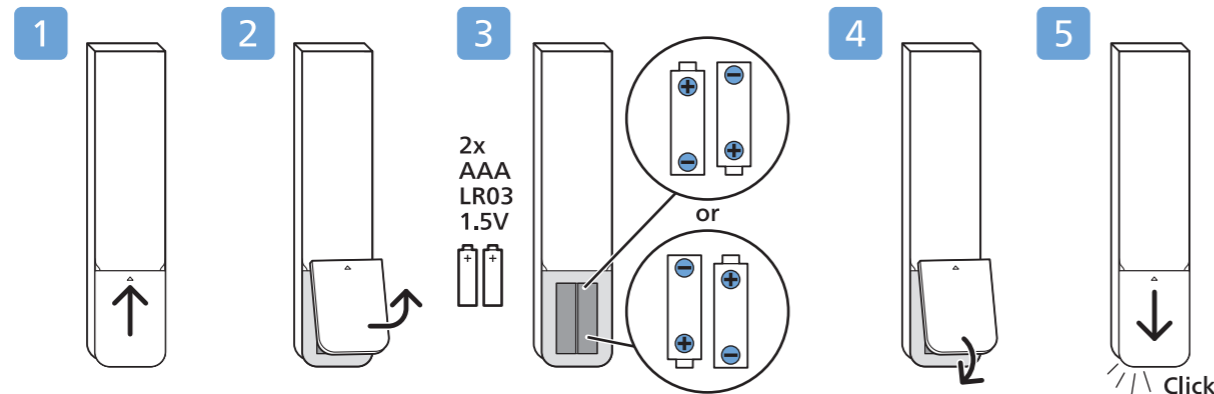

English Read the safety instructions.
Български Прочетете инструкциите за безопасност.
Čeština Přečtěte si bezpečnostní pokyny.
Hrvatski Pročitajte sigurnosne upute.
Dansk Læs sikkerhedsforskrifterne.
Deutsch Lesen Sie die Sicherheitshinweise.
Ελληνικά Διαβάστε τις οδηγίες ασφαλείας.
Eesti Lugege ohutusõudeid.
Español Lea las instrucciones de seguridad.

Français Lisez les consignes de sécurité.
Italiano Leggere le istruzioni di sicurezza.
Қазақша Қорғаныстық нұсқаулар.
Latviešu Izlasiet drošības norādījumus.
Lietuvių Perskaitykite saugos instrukcijas.
Magyar Olvassa el a biztonságí utasításokat.
Nederlands Lees de veiligheidsvoorschriften.
Norsk Les sikkerhetsforskriftene.
Polski Zapoznaj się z instrukcjami bezpieczeństwa.

Português Leia as instruções de segurança.
Română Citiți instrucțiunile de siguranță.
Русский Читайте инструкции по технике безопасности.
Srpski Pročitajte bezbednosna uputstva.
Slovenščina Preberite varnostna navodila.
Slovenský Prečítajte si bezpečnostné pokyny.
Suomi Lue turvaohjeet.
Svenska Läs säkerhetsinstruktionerna.
ภาษาไทย โปรดอ่านคำแนะนำด้านความปลอดภัย

Türkçe Güvenlik talimatlarını okuyun.
Українська Читайте інструкції з техніки безпеки.
العربية قراءة تعليمات السلامة.
עברית קראו את הוראות הבטיחות

FSC Logo
H:12mm

Wall Mount dimensions (x, y)
Dimensioni del montaggio a parete (x, y)

- 43" 200x200mm M6 (L: 6mm~15mm)
  108 cm
- 50" 200x200mm M6 (L: 10mm~15mm)
  126 cm
- 55" 200x200mm M6 (L: 10mm~15mm)
  139 cm
- 65" 400x200mm M6 (L: 22mm~28mm)
  164 cm