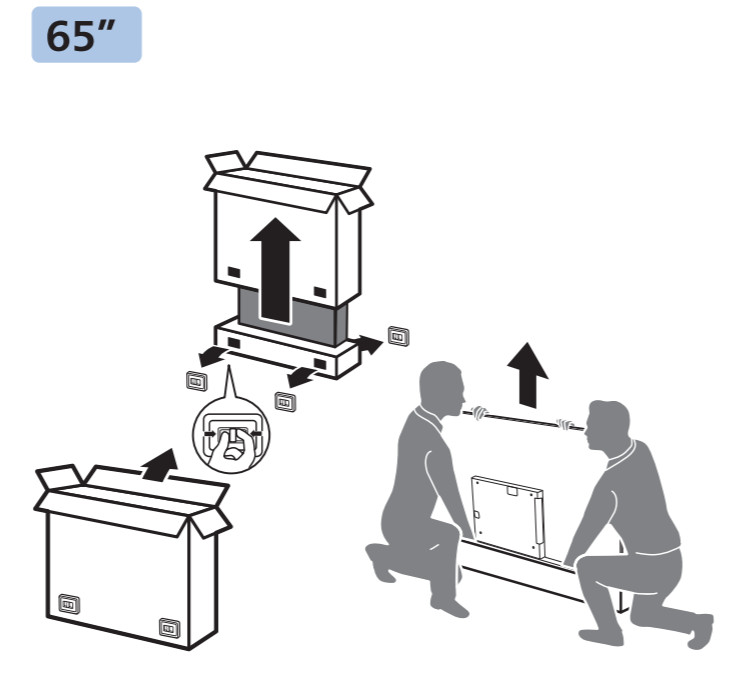

PHILIPS

Television

Quick Start Guide

7009 series

N080105-003207-001