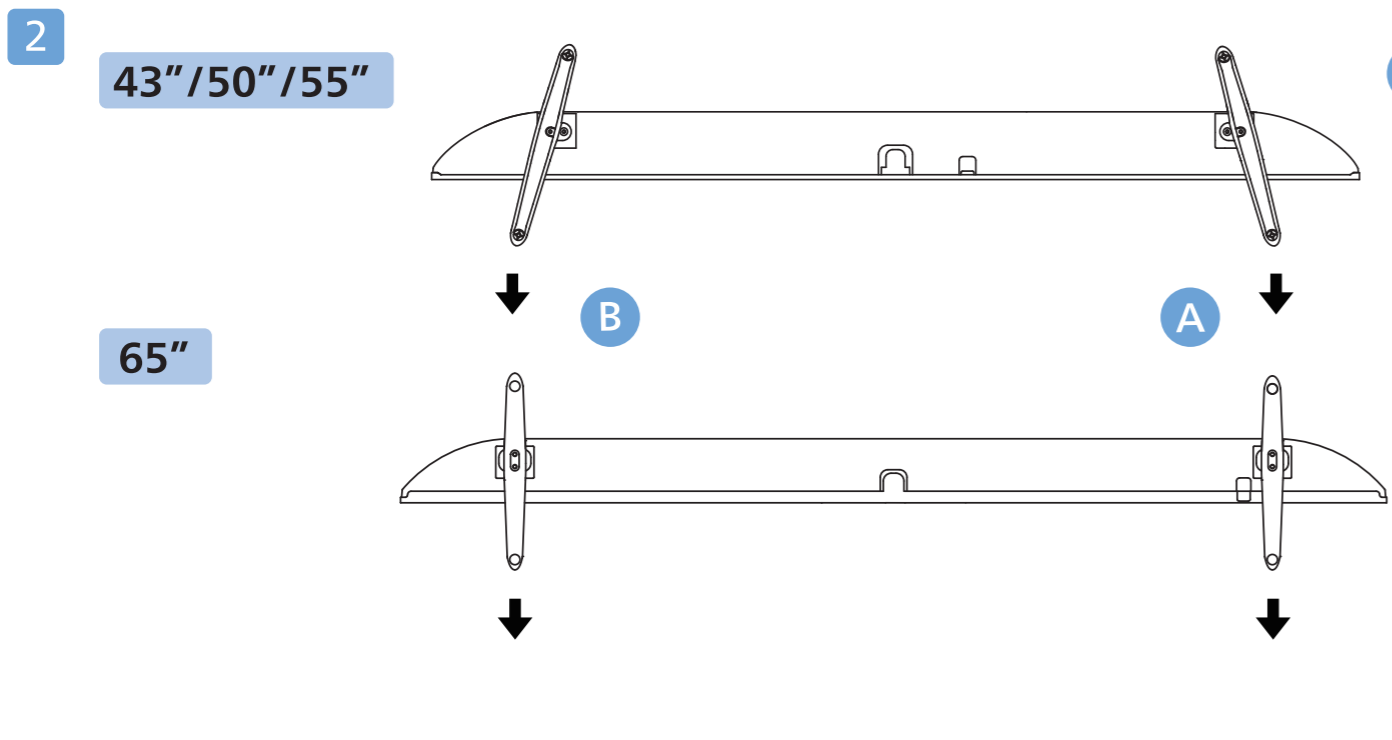

PHILIPS

Television

Quick Start Guide

7009 series

N080105-003207-001