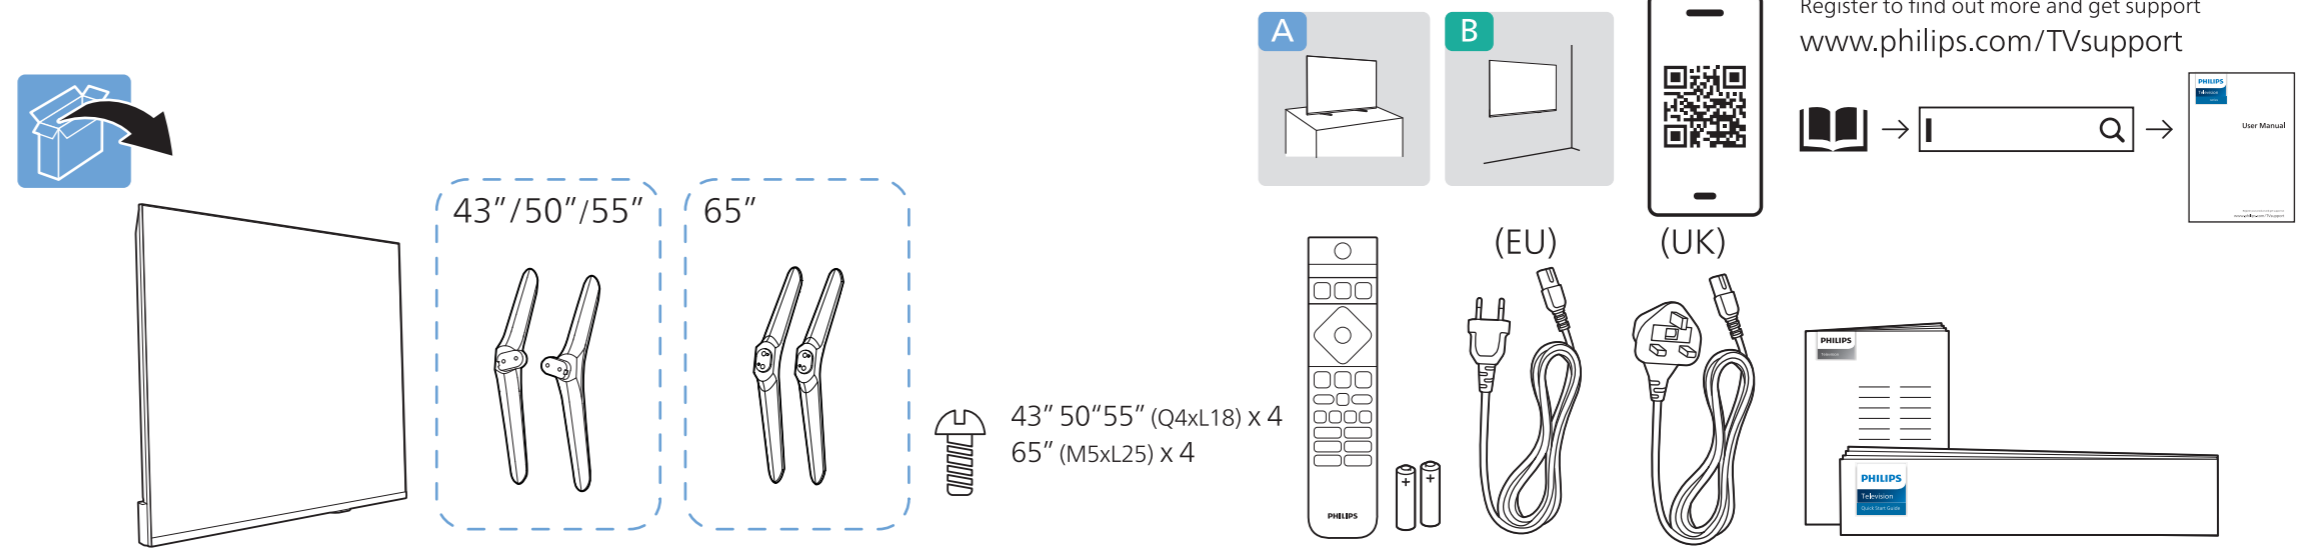

PHILIPS

Television

Quick Start Guide

7009 series

N080105-003207-001