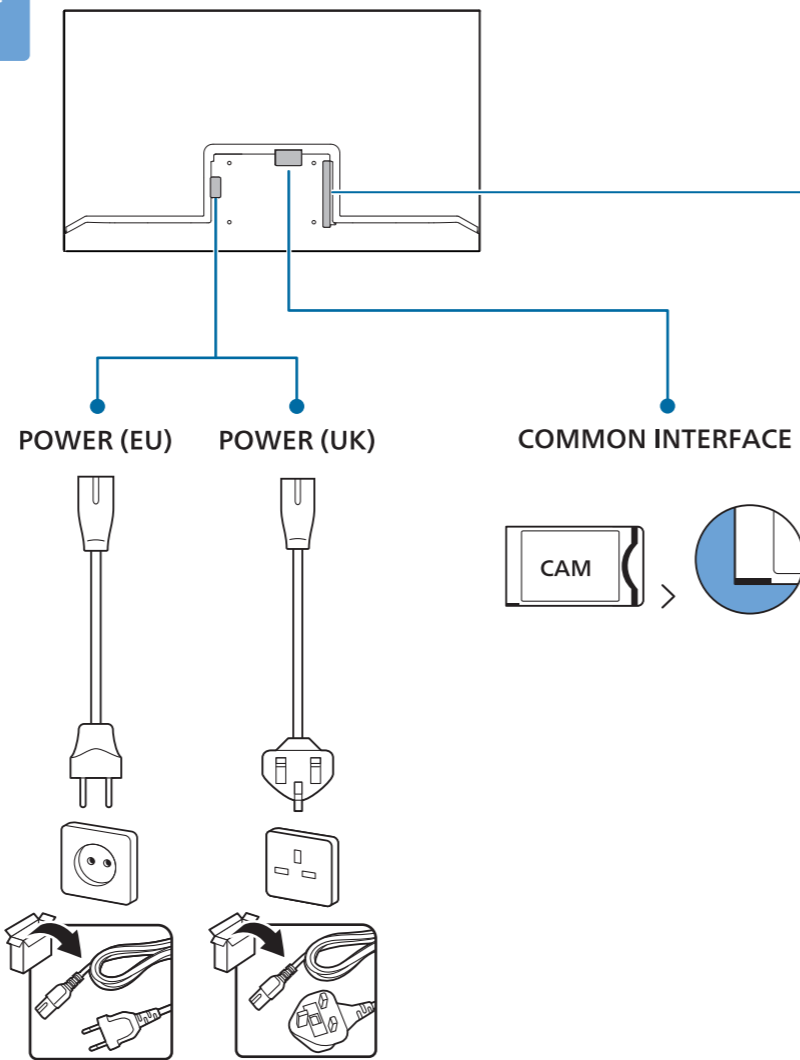

English Read the safety instructions.
Български Прочетете инструкциите за безопасност.
Čeština Přečtěte si bezpečnostní pokyny.
Hrvatski Pročitajte sigurnosne upute.
Dansk Læs sikkerhedsforskrifterne.
Deutsch Lesen Sie die Sicherheitshinweise.
Ελληνικά Διαβάστε τις οδηγίες ασφαλείας.
Eesti Lugege ohutusõudeid.
Español Lea las instrucciones de seguridad.

Français Lisez les consignes de sécurité.
Italiano Leggere le istruzioni di sicurezza.
Қазақша Қорғаныстық нұсқаулар.
Latviešu Izlasiet drošības norādījumus.
Lietuvių Perskaitykite saugos instrukcijas.
Magyar Olvassa el a biztonságí utasításokat.
Nederlands Lees de veiligheidsvoorschriften.
Norsk Les sikkerhetsforskriftene.
Polski Zapoznaj się z instrukcjami bezpieczeństwa.

Português Leia as instruções de segurança.
Română Citiți instrucțiunile de siguranță.
Русский Читайте инструкции по технике безопасности.
Srpski Pročitajte bezbednosna uputstva.
Slovenščina Preberite varnostna navodila.
Slovenský Prečítajte si bezpečnostné pokyny.
Suomi Lue turvaohjeet.
Svenska Läs säkerhetsinstruktionerna.
ภาษาไทย โปรดอ่านคำแนะนำด้านความปลอดภัย

Türkçe Güvenlik talimatlarını okuyun.
Українська Читайте інструкції з техніки безпеки.
العربية قراءة تعليمات السلامة.
עברית קראו את הוראות הבטיחות

FSC Logo
H:12mm

Wall Mount dimensions (x, y)
Dimensioni del montaggio a parete (x, y)

- 43" 200x200mm M6 (L: 6mm~15mm)
  108 cm
- 50" 200x200mm M6 (L: 10mm~15mm)
  126 cm
- 55" 200x200mm M6 (L: 10mm~15mm)
  139 cm
- 65" 400x200mm M6 (L: 22mm~28mm)
  164 cm