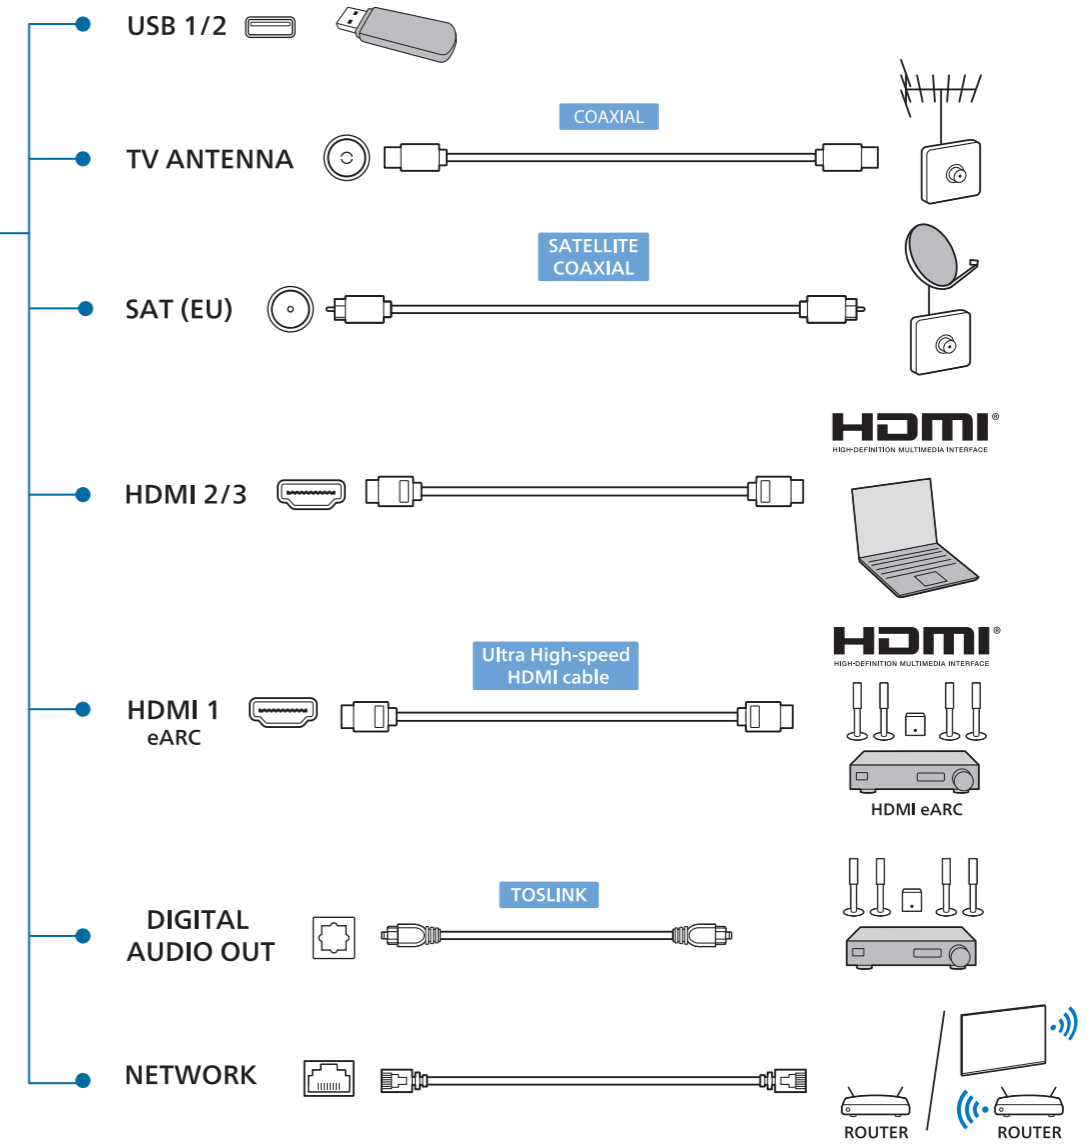

English Read the safety instructions.
Български Прочетете инструкциите за безопасност.
Čeština Přečtěte si bezpečnostní pokyny.
Hrvatski Pročitajte sigurnosne upute.
Dansk Læs sikkerhedsforskrifterne.
Deutsch Lesen Sie die Sicherheitshinweise.
Ελληνικά Διαβάστε τις οδηγίες ασφαλείας.
Eesti Lugege ohutusõudeid.
Español Lea las instrucciones de seguridad.

Français Lisez les consignes de sécurité.
Italiano Leggere le istruzioni di sicurezza.
Қазақша Қорғаныстық нұсқаулар.
Latviešu Izlasiet drošības norādījumus.
Lietuvių Perskaitykite saugos instrukcijas.
Magyar Olvassa el a biztonságí utasításokat.
Nederlands Lees de veiligheidsvoorschriften.
Norsk Les sikkerhetsforskriftene.
Polski Zapoznaj się z instrukcjami bezpieczeństwa.

Português Leia as instruções de segurança.
Română Citiți instrucțiunile de siguranță.
Русский Читайте инструкции по технике безопасности.
Srpski Pročitajte bezbednosna uputstva.
Slovenščina Preberite varnostna navodila.
Slovenský Prečítajte si bezpečnostné pokyny.
Suomi Lue turvaohjeet.
Svenska Läs säkerhetsinstruktionerna.
ภาษาไทย โปรดอ่านคำแนะนำด้านความปลอดภัย

Türkçe Güvenlik talimatlarını okuyun.
Українська Читайте інструкції з техніки безпеки.
العربية قراءة تعليمات السلامة.
עברית קראו את הוראות הבטיחות

FSC Logo
H:12mm

Wall Mount dimensions (x, y)
Dimensioni del montaggio a parete (x, y)

- 43" 200x200mm M6 (L: 6mm~15mm)
  108 cm
- 50" 200x200mm M6 (L: 10mm~15mm)
  126 cm
- 55" 200x200mm M6 (L: 10mm~15mm)
  139 cm
- 65" 400x200mm M6 (L: 22mm~28mm)
  164 cm