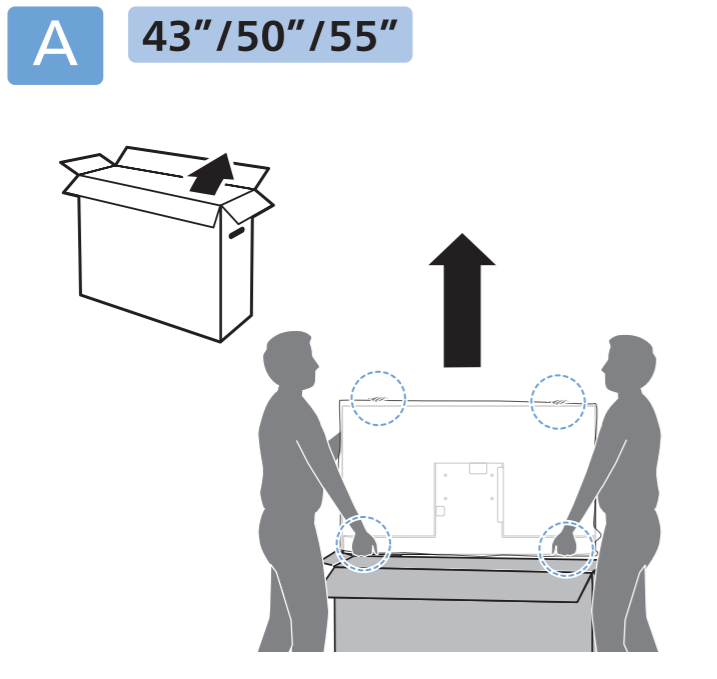

PHILIPS

Television

Quick Start Guide

7009 series

N080105-003207-001