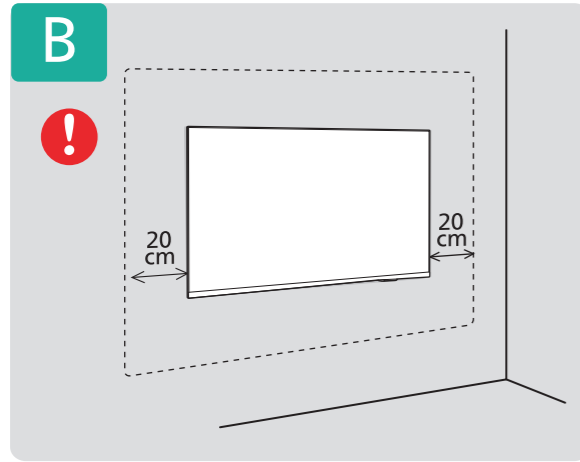

English Read the safety instructions.
Български Прочетете инструкциите за безопасност.
Čeština Přečtěte si bezpečnostní pokyny.
Hrvatski Pročitajte sigurnosne upute.
Dansk Læs sikkerhedsforskrifterne.
Deutsch Lesen Sie die Sicherheitshinweise.
Ελληνικά Διαβάστε τις οδηγίες ασφαλείας.
Eesti Lugege ohutusõudeid.
Español Lea las instrucciones de seguridad.

Français Lisez les consignes de sécurité.
Italiano Leggere le istruzioni di sicurezza.
Қазақша Қорғаныстық нұсқаулар.
Latviešu Izlasiet drošības norādījumus.
Lietuvių Perskaitykite saugos instrukcijas.
Magyar Olvassa el a biztonságí utasításokat.
Nederlands Lees de veiligheidsvoorschriften.
Norsk Les sikkerhetsforskriftene.
Polski Zapoznaj się z instrukcjami bezpieczeństwa.

Português Leia as instruções de segurança.
Română Citiți instrucțiunile de siguranță.
Русский Читайте инструкции по технике безопасности.
Srpski Pročitajte bezbednosna uputstva.
Slovenščina Preberite varnostna navodila.
Slovenský Prečítajte si bezpečnostné pokyny.
Suomi Lue turvaohjeet.
Svenska Läs säkerhetsinstruktionerna.
ภาษาไทย โปรดอ่านคำแนะนำด้านความปลอดภัย

Türkçe Güvenlik talimatlarını okuyun.
Українська Читайте інструкції з техніки безпеки.
العربية قراءة تعليمات السلامة.
עברית קראו את הוראות הבטיחות

FSC Logo
H:12mm

Wall Mount dimensions (x, y)
Dimensioni del montaggio a parete (x, y)

- 43" 200x200mm M6 (L: 6mm~15mm)
  108 cm
- 50" 200x200mm M6 (L: 10mm~15mm)
  126 cm
- 55" 200x200mm M6 (L: 10mm~15mm)
  139 cm
- 65" 400x200mm M6 (L: 22mm~28mm)
  164 cm