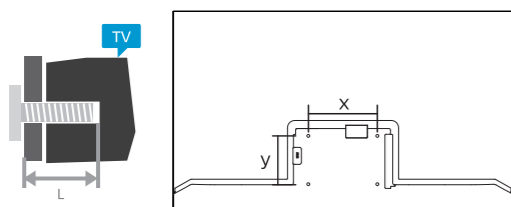

Wall Mount dimensions (x, y)
Dimensioni del montaggio a parete (x, y)

- 43" 200x200mm M6 (L: 6mm~15mm)
  108 cm
- 50" 200x200mm M6 (L: 10mm~15mm)
  126 cm
- 55" 200x200mm M6 (L: 10mm~15mm)
  139 cm
- 65" 400x200mm M6 (L: 22mm~28mm)
  164 cm