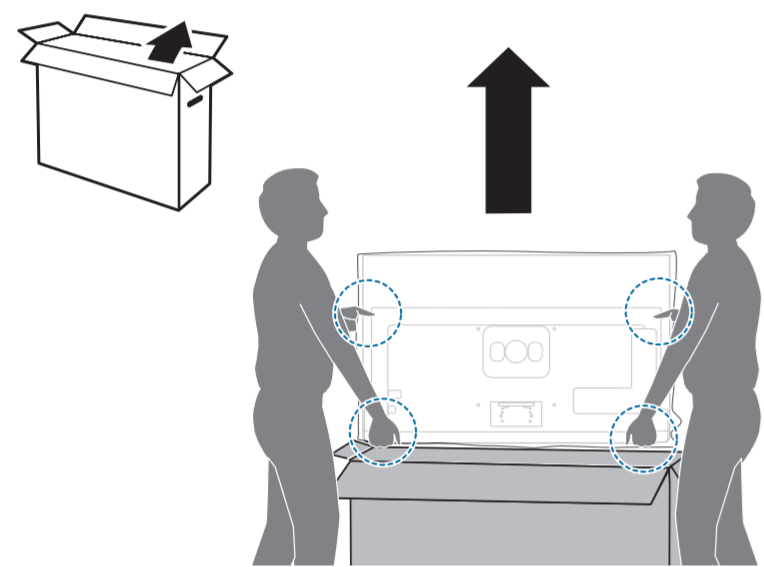

55"/65" (M5xL14) : x7
77" (M5xL18) : x8

Register to find out more and get support
www.philips.com/TVsupport

Sound by
Bowers & Wilkins

A 1a 55"

1b 65"/77"

2

3

4 55"/65"/77"

5

6

7

8

9a 55"/65"

9b 77"

10

B

1

2 Wall Mount dimensions (x, y)

- 55" 300x300mm M6 (L: 10mm~15mm) 139 cm
- 65" 300x300mm M6 (L: 10mm~15mm) 164 cm
- 77" 400x300mm M6 (L: 10mm~22mm) 194 cm