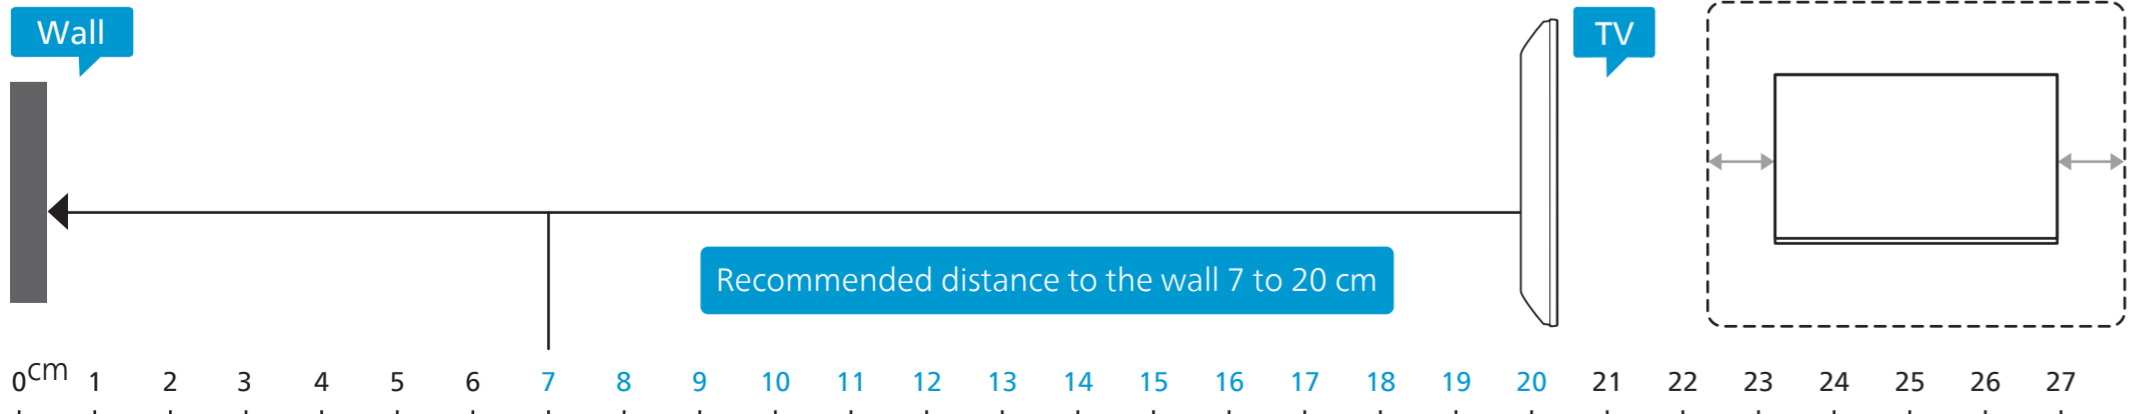

AMBILIGHT tv

All registered and unregistered trademarks are property of their respective owners. Specifications are subject to change without notice. Philips and the Philips' shield emblem are trademarks of Koninklijke Philips N.V. and are used under license from Koninklijke Philips N.V. This product has been manufactured by and is sold under the responsibility of TP Vision Europe B.V. and TP Vision Europe B.V. is the warrantor in relation to this product. 2023 © TP Vision Europe B.V. All rights reserved. www.philips.com/welcome