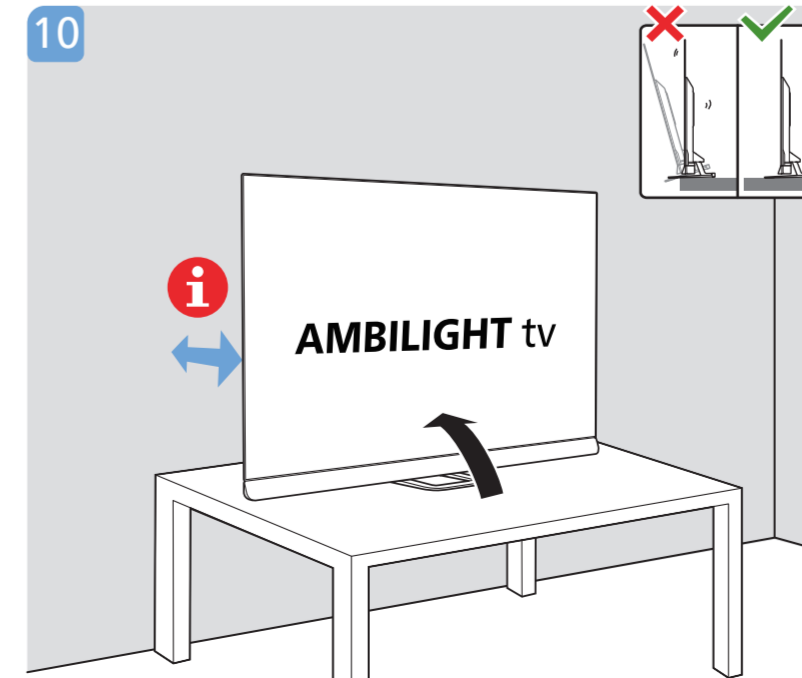

55"/65" (M5xL14) : x7
77" (M5xL18) : x8

Register to find out more and get support
www.philips.com/TVsupport

Sound by
Bowers & Wilkins

A 1a 55"

1b 65"/77"

2

3

4 55"/65"/77"

5

6

7

8

9a 55"/65"

9b 77"

10

B

1

2 Wall Mount dimensions (x, y)

- 55" 300x300mm M6 (L: 10mm~15mm) 139 cm
- 65" 300x300mm M6 (L: 10mm~15mm) 164 cm
- 77" 400x300mm M6 (L: 10mm~22mm) 194 cm