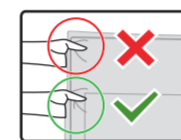

55"/65" (M5xL14) : x7
77" (M5xL18) : x8

Register to find out more and get support
www.philips.com/TVsupport

Sound by
Bowers & Wilkins

A 1a 55"

1b 65"/77"

2

3

4 55"/65"/77"

5

6

7

8

9a 55"/65"

9b 77"

10

B

1

2 Wall Mount dimensions (x, y)

- 55" 300x300mm M6 (L: 10mm~15mm) 139 cm
- 65" 300x300mm M6 (L: 10mm~15mm) 164 cm
- 77" 400x300mm M6 (L: 10mm~22mm) 194 cm