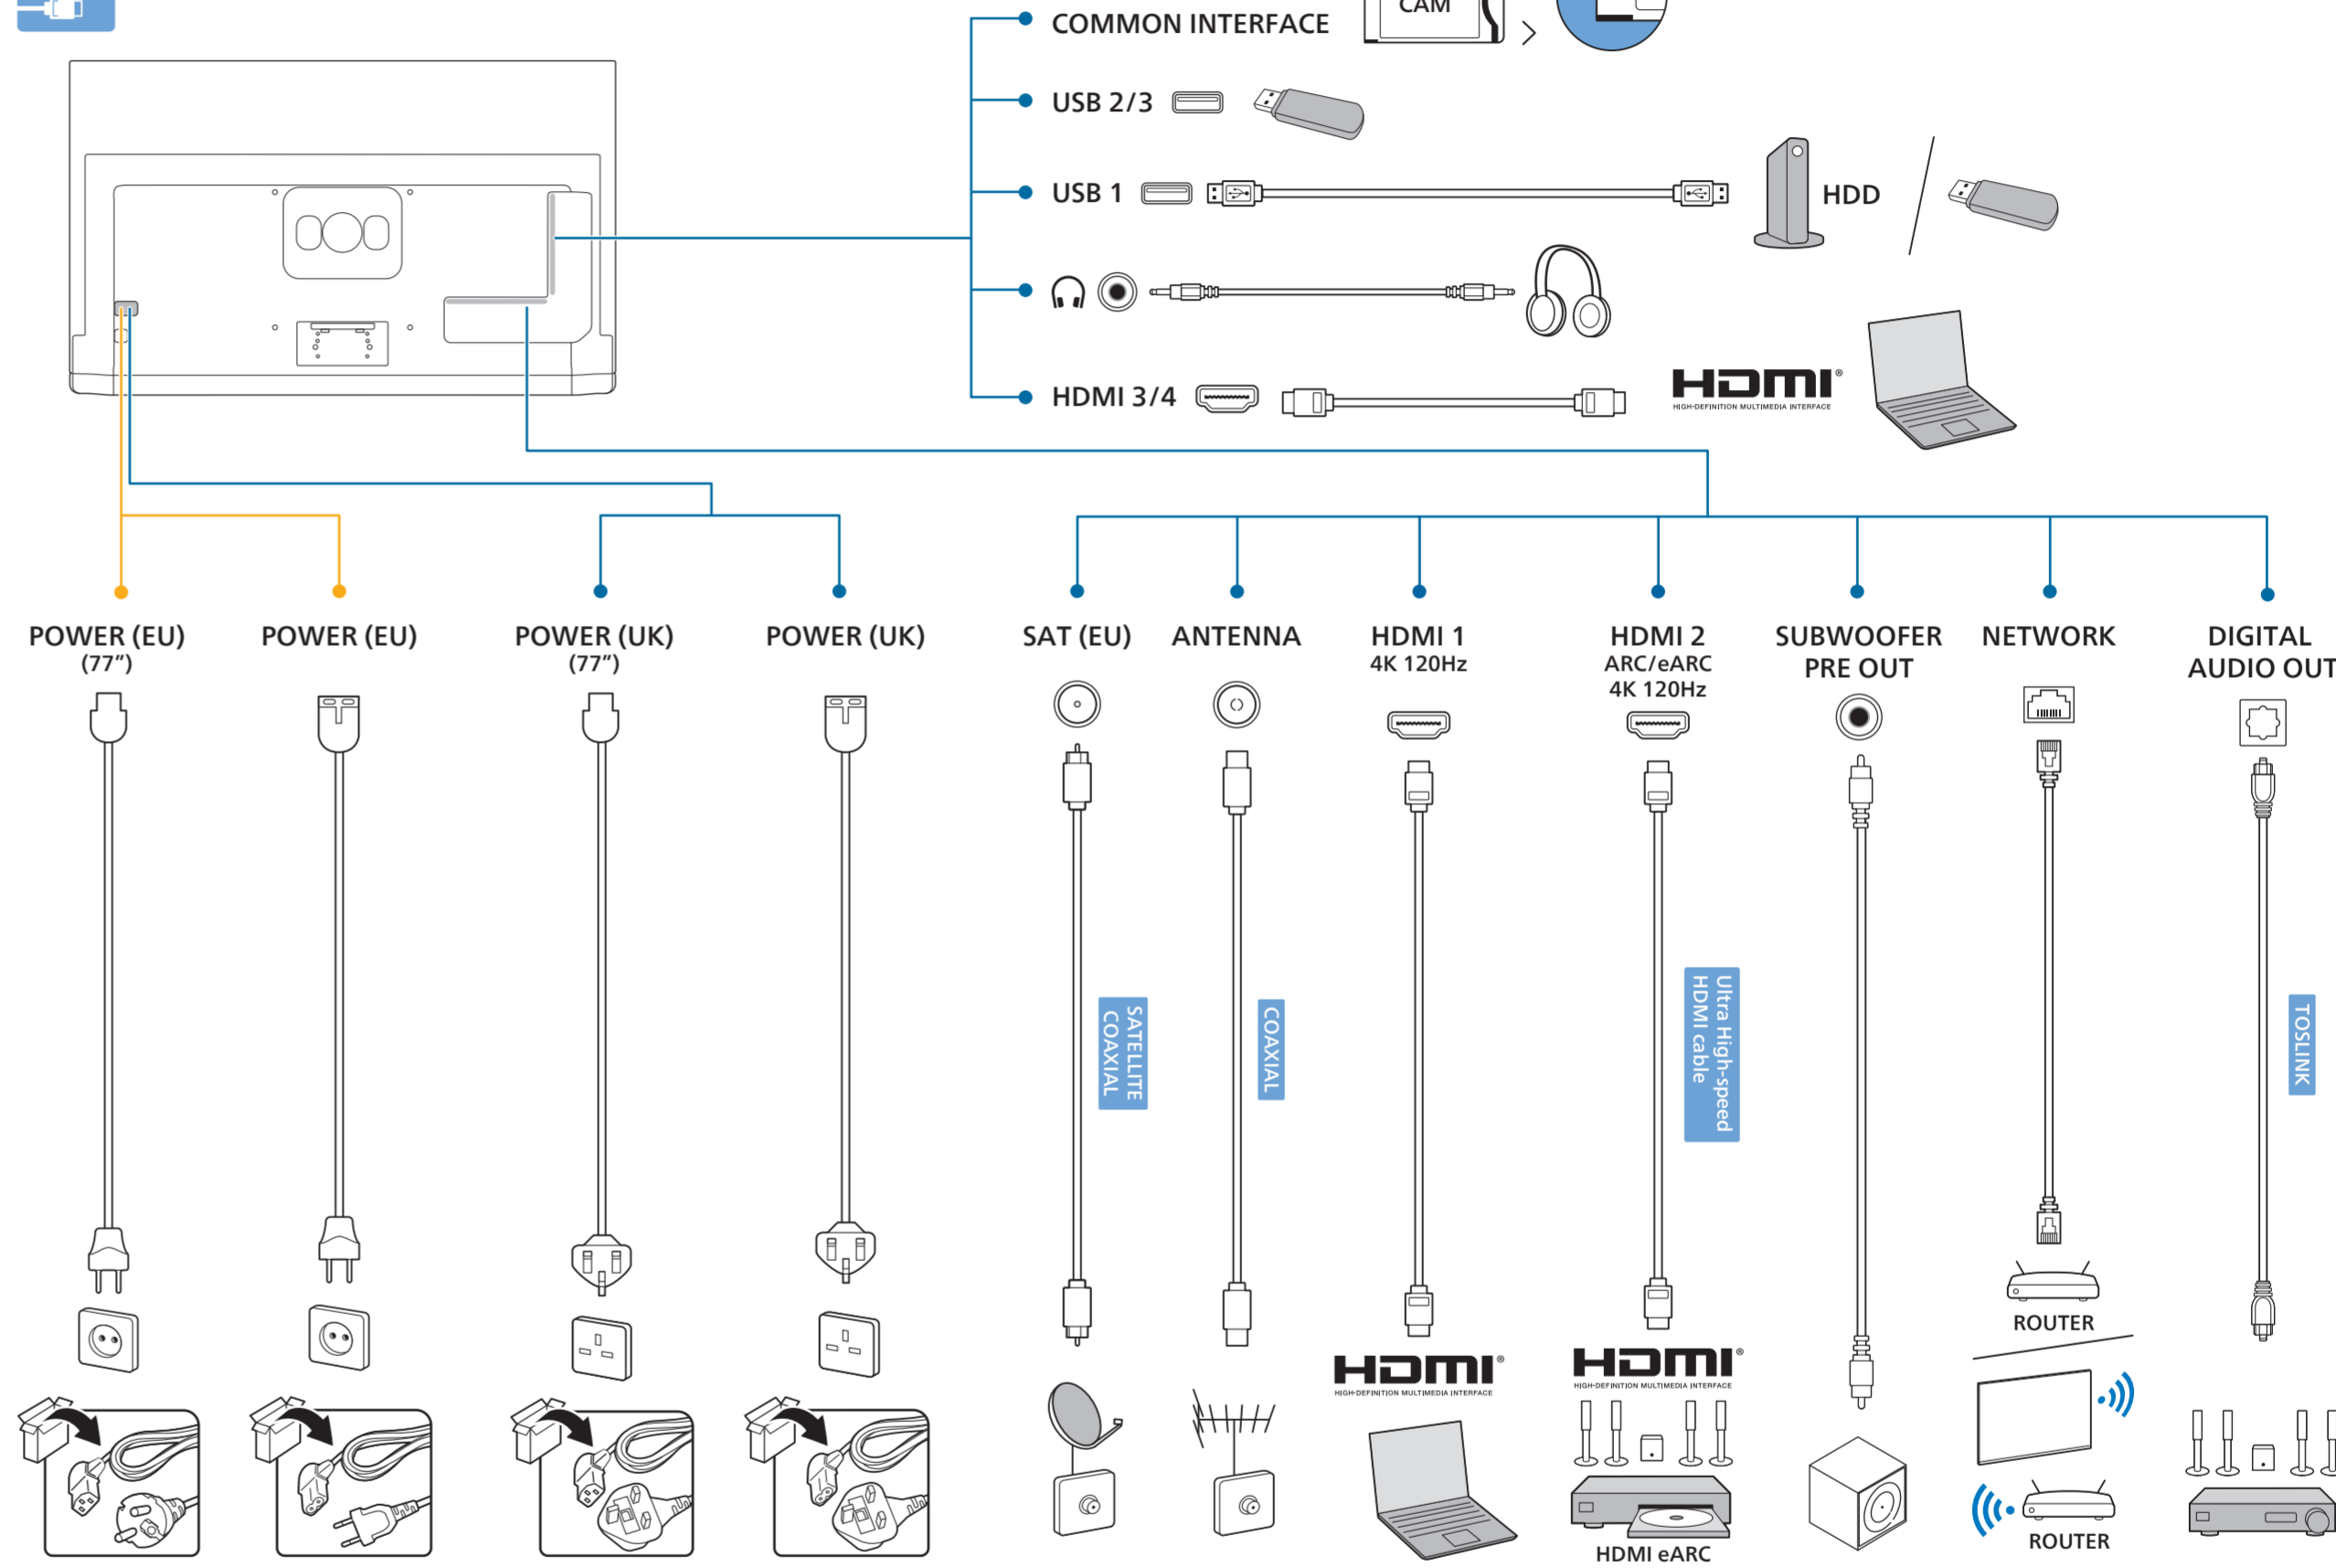

1

2 Wall Mount dimensions (x, y)

- 55" 300x300mm M6 (L: 10mm~15mm) 139 cm
- 65" 300x300mm M6 (L: 10mm~15mm) 164 cm
- 77" 400x300mm M6 (L: 10mm~22mm) 194 cm

English Read the safety instructions.
Български Прочетете инструкциите за безопасност.
Čeština Přečtěte si bezpečnostní pokyny.
Hrvatski Pročitajte sigurnosne upute.
Dansk Læs sikkerhedsforskrifterne.
Deutsch Lesen Sie die Sicherheitshinweise.
Ελληνικά Διαβάστε τις οδηγίες ασφαλείας.
Eesti Lugege ohutusnõudeid.

A 10 to 20 cm **B** 7 to 10 cm

AMBILIGHT tv

All registered and unregistered trademarks are property of their respective owners. Specifications are subject to change without notice. Philips and the Philips' shield emblem are trademarks of Koninklijke Philips N.V. and are used under license from Koninklijke Philips N.V. This product has been manufactured by and is sold under the responsibility of TP Vision Europe B.V. and TP Vision Europe B.V. is the warrantor in relation to this product. 2023 © TP Vision Europe B.V. All rights reserved. www.philips.com/welcome