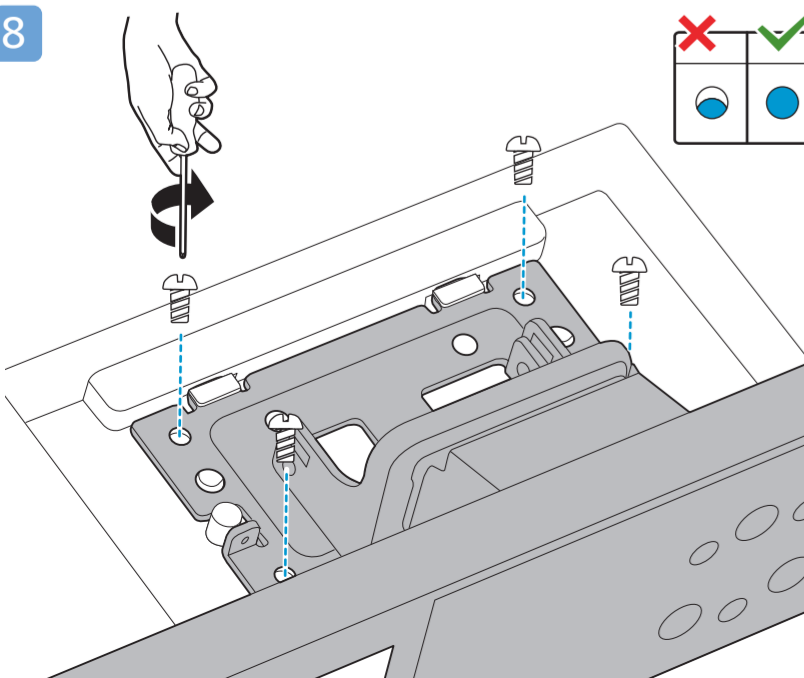

55"/65" (M5xL14) : x7
77" (M5xL18) : x8

Register to find out more and get support
www.philips.com/TVsupport

Sound by
Bowers & Wilkins

A 1a 55"

1b 65"/77"

2

3

4 55"/65"/77"

5

6

7

8

9a 55"/65"

9b 77"

10

B

1

2 Wall Mount dimensions (x, y)

- 55" 300x300mm M6 (L: 10mm~15mm) 139 cm
- 65" 300x300mm M6 (L: 10mm~15mm) 164 cm
- 77" 400x300mm M6 (L: 10mm~22mm) 194 cm