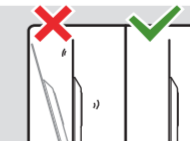

55"/65" (M5xL14) : x7
77" (M5xL18) : x8

Register to find out more and get support
www.philips.com/TVsupport

Sound by
Bowers & Wilkins

A 1a 55"

1b 65"/77"

2

3

4 55"/65"/77"

5

6

7

8

9a 55"/65"

9b 77"

10

B

1

2 Wall Mount dimensions (x, y)

- 55" 300x300mm M6 (L: 10mm~15mm) 139 cm
- 65" 300x300mm M6 (L: 10mm~15mm) 164 cm
- 77" 400x300mm M6 (L: 10mm~22mm) 194 cm