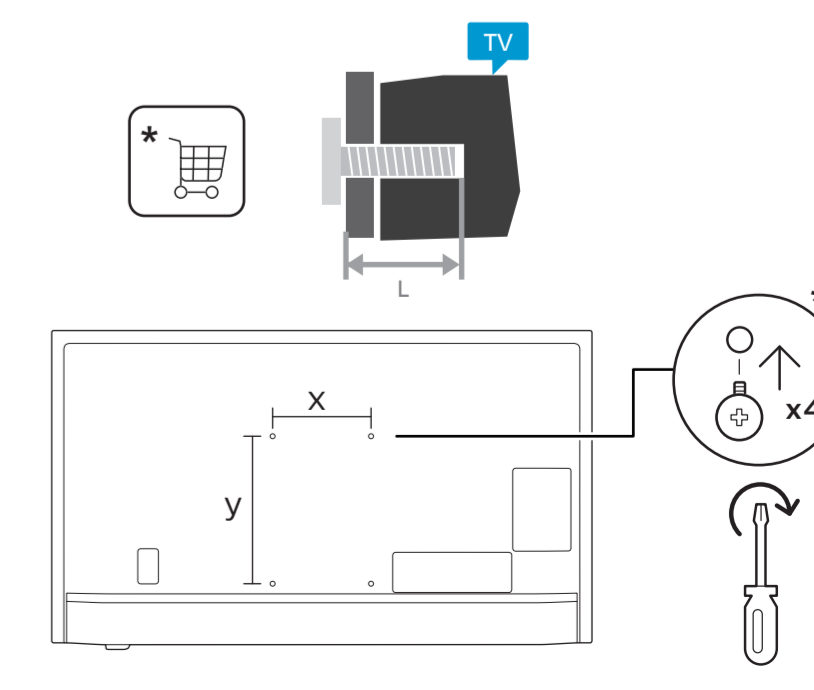

(EU) (UK)

A 1a 43"/50"/55"

1b 65"

2

3

B

4

5

1 65"

2 Wall Mount dimensions (x, y)

- 43" 100x200mm M6 (L: 10mm~12mm) 108 cm
- 50" 200x300mm M6 (L: 10mm~16mm) 126 cm
- 55" 200x300mm M6 (L: 10mm~16mm) 139 cm
- 65" 300x300mm M6 (L: 12mm~20mm) 164 cm

6