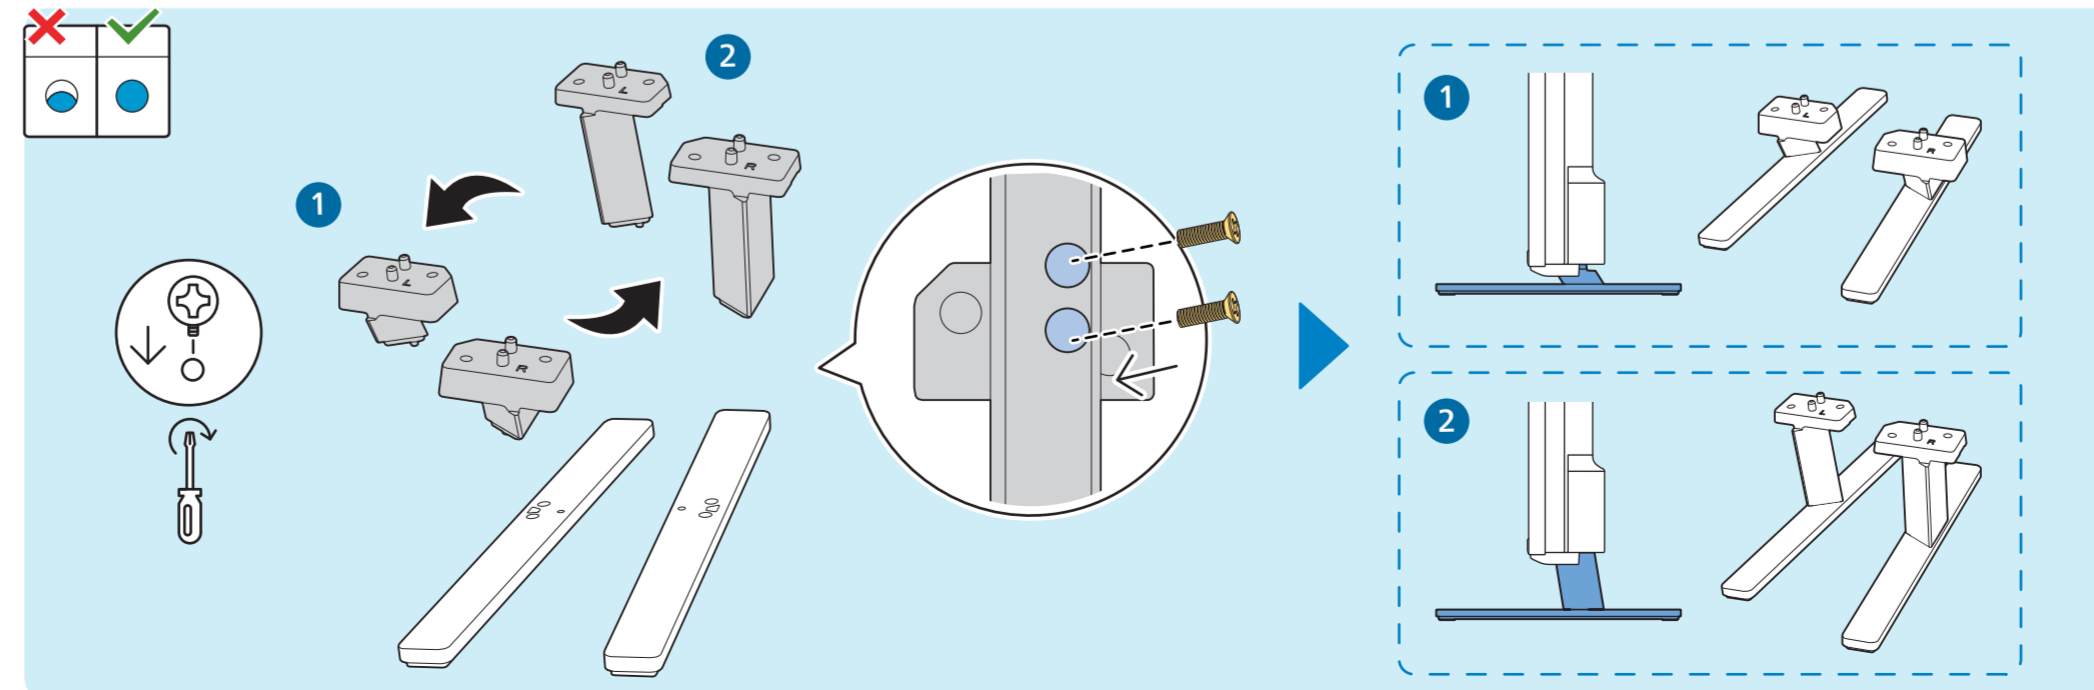

(EU) (UK)

A 1a 43"/50"/55"

1b 65"

2

3

B

4

5

1 65"

2 Wall Mount dimensions (x, y)

- 43" 100x200mm M6 (L: 10mm~12mm) 108 cm
- 50" 200x300mm M6 (L: 10mm~16mm) 126 cm
- 55" 200x300mm M6 (L: 10mm~16mm) 139 cm
- 65" 300x300mm M6 (L: 12mm~20mm) 164 cm

6