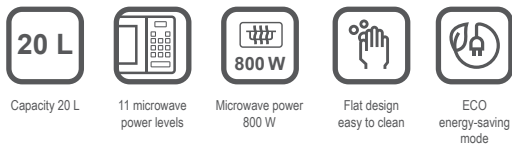

## Highlights

- Capacity 20 l
- Type: Solo Microwave
- Electronic control
- ECO function
- 8 automatic programmes inc. time & weight defrost
- 11 levels of microwave power
- Straight design easy to clean

## Technical Specification

- Capacity 20 L
- Type: Solo Microwave
- Electronic control
- Microwave power 800 W
- 8 automatic programs inc. time & weight defrost
- 11 levels of microwave power
- Defrost function
- Timer function and clock
- Child lock
- Cavity lighting
- ECO function
- Cavity: painted white; 306 mm x 304 mm x 205 mm
- Power 1270 W