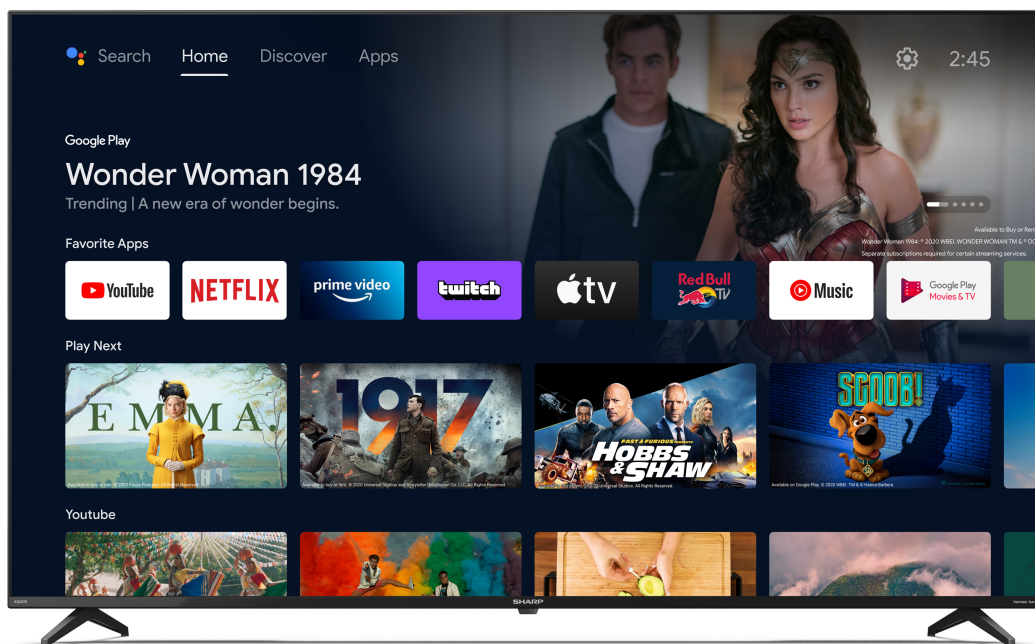

65FN2EA
Ref: 4T-C65FN2EL2AB

65" 4K ULTRA HD ANDROID TV™

The 65FN2EA is a 4K Ultra High Definition Frameless LED Android TV™ with exceptional multimedia functionality.

Frameless

androidtv

harman / kardon

Dolby Vision

HDR
HIGH DYNAMIC RANGE

Chromecast
built-in

B OOSTERIOD

NETFLIX

prime video

Bluetooth

HDMI

Dolby Audio