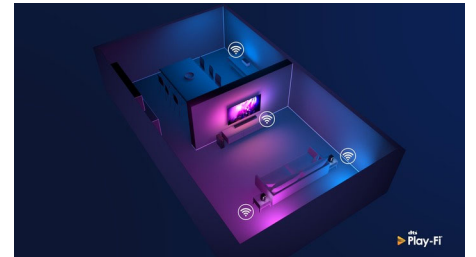

DTS Play-Fi compatible

With DTS Play-Fi on your Philips TV you can connect to compatible speakers in any room. Got wireless speakers in the kitchen? Listen to the movie while you make a snack or keep up with the sports commentary while you get everyone drinks.

AI voice control

This Philips Android TV gives you a choice of voice assistants! Control the TV via Google Home devices, or an Android TV remote app. Or ask Alexa to control the TV via Alexa-enabled devices.