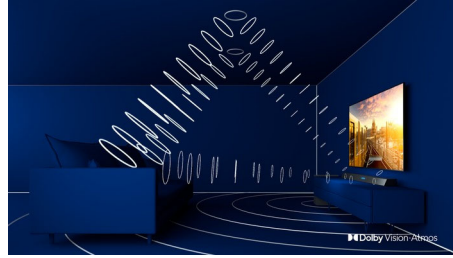

Dolby Vision + Dolby Atmos

Support for Dolby's premium sound and video formats means the HDR content you watch will look-and sound-glorious. You'll enjoy a picture that reflects the director's original intentions and experience spacious sound with real clarity and depth.