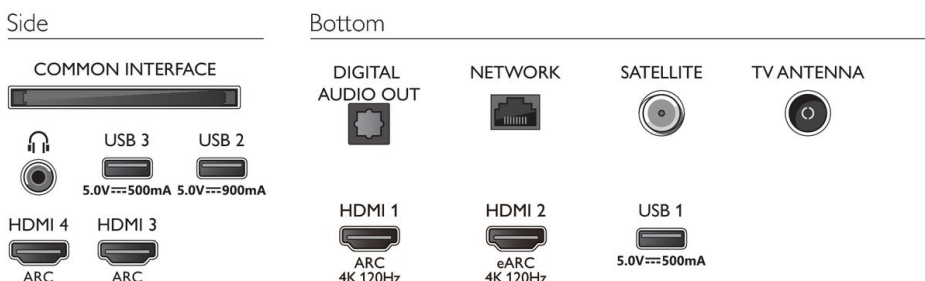

EU Energy card

- EPREL registration numbers: 589970
- Diagonal screen size (inch): 55
- Diagonal screen size (metric): 139
- Energy class for SDR: G
- On mode power demand for SDR: 105 Kwh/1000h
- Energy class for HDR: G
- On mode power demand for HDR: 89 Kwh/1000h
- Networked standby mode: <2.0 W
- Off mode power consumption: n.a.
- Panel technology used: OLED

Sound

- Audio: Output power : 50 Watt (RMS), 2.1 Channel
- Codec: AC-4, Dolby Atmos, DTS-HD(M6), Dolby Digital MS12 V2.5
- Speaker configuration: 10Wx2 mid-high speaker,

- 30W sub-woofer
- Sound Enhancement: A.I. Sound, Clear Dialogue, Dolby Atmos, Dolby Bass Enhancement, Dolby Volume Leveler, Night mode, A.I. EQ, DTS Play-Fi, Mimi Sound Personalization

Dimensions

- VESA wall mount compatible: 300 x 300 mm
- Box dimensions (W x H x D): 1400.0 x 860.0 x 160.0 mm
- Product weight: 19.0 kg
- Product weight (+stand): 19.4 kg
- Set dimensions (W x H x D): 1227.8 x 705.6 x 58.0 mm
- Set dimensions with stand (W x H x D): 1227.8 x 722.4 x 230.0 mm
- Stand dimensions (W x H x D): 797.5 x 19.0 x 230.0 mm
- Weight incl. Packaging: 27.9 kg

Accessories

- Included Accessories: Legal and safety brochure, Power cord, Quick start guide (x1), Remote Control, Table top stand
- Included batteries: 2 x AAA Batteries

Connections

Issue date 2021-12-15

Version: 8.1.1

12 NC: 8670 001 75001
EAN: 87 18863 02897 1

© 2021 Koninklijke Philips N.V.
All Rights reserved.

Specifications are subject to change without notice.
Trademarks are the property of Koninklijke Philips N.V.
or their respective owners.

www.philips.com

* Memory size (Flash) : 16G, the actual available disc space may differ (dependant on e.g. (pre-)installed apps, installed operating system, etc.)

* EPG and actual visibility (up to 8 days) is country and operator dependent.

* Android App offerings vary per country. For more details please visit your local Google Play Store.

* The TV supports DVB reception for 'Free to air' broadcast. Specific DVB operators may not be supported. An up to date list can be found in the FAQ section of the Philips support website. For some operators Conditional Access and subscription are required. Contact your operator for more information.

* Philips TV Remote app and related functionalities vary per TV model, operator, and country, as well as smart device model and OS. For more details please visit: www.philips.com/TVRemoteapp.

* USB recording for digital channels only, recordings may be limited by broadcast copy protection (CI+). Country and channel restrictions may apply.

* This television contains lead only in certain parts or components where no technology alternatives exist in accordance with existing exemption clauses under the RoHS Directive.

* Amazon, Alexa and all related logos are trademarks of Amazon.com, Inc. or its affiliates. Amazon Alexa is available in selected languages and countries.

* Amazon Prime is available in selected languages and countries.

* Disney+ subscription required. Subject to terms at <https://www.disneyplus.com> (c) 2020 Disney and its related entities. Disney+ is available in selected languages and countries.

* Google Assistant is available on Philips Android TVs running on Android O (8) or higher OS version. Google Assistant is available in selected languages and countries.

* Netflix subscription required. Subject to terms at <https://www.netflix.com>

* Rakuten TV is available in selected languages and countries.

* Philips OLED TV panels have been certified as flicker-free and discomfort glare free by UL.