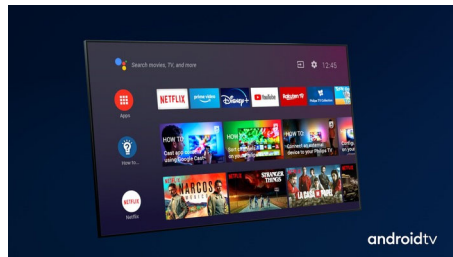

Simply smart. Android TV

Your Philips Android TV gives you the content you want-when you want it. You can customize the home screen to display your

favorite apps, making it simple to start streaming the movies and shows you love. Or pick up where you left off.